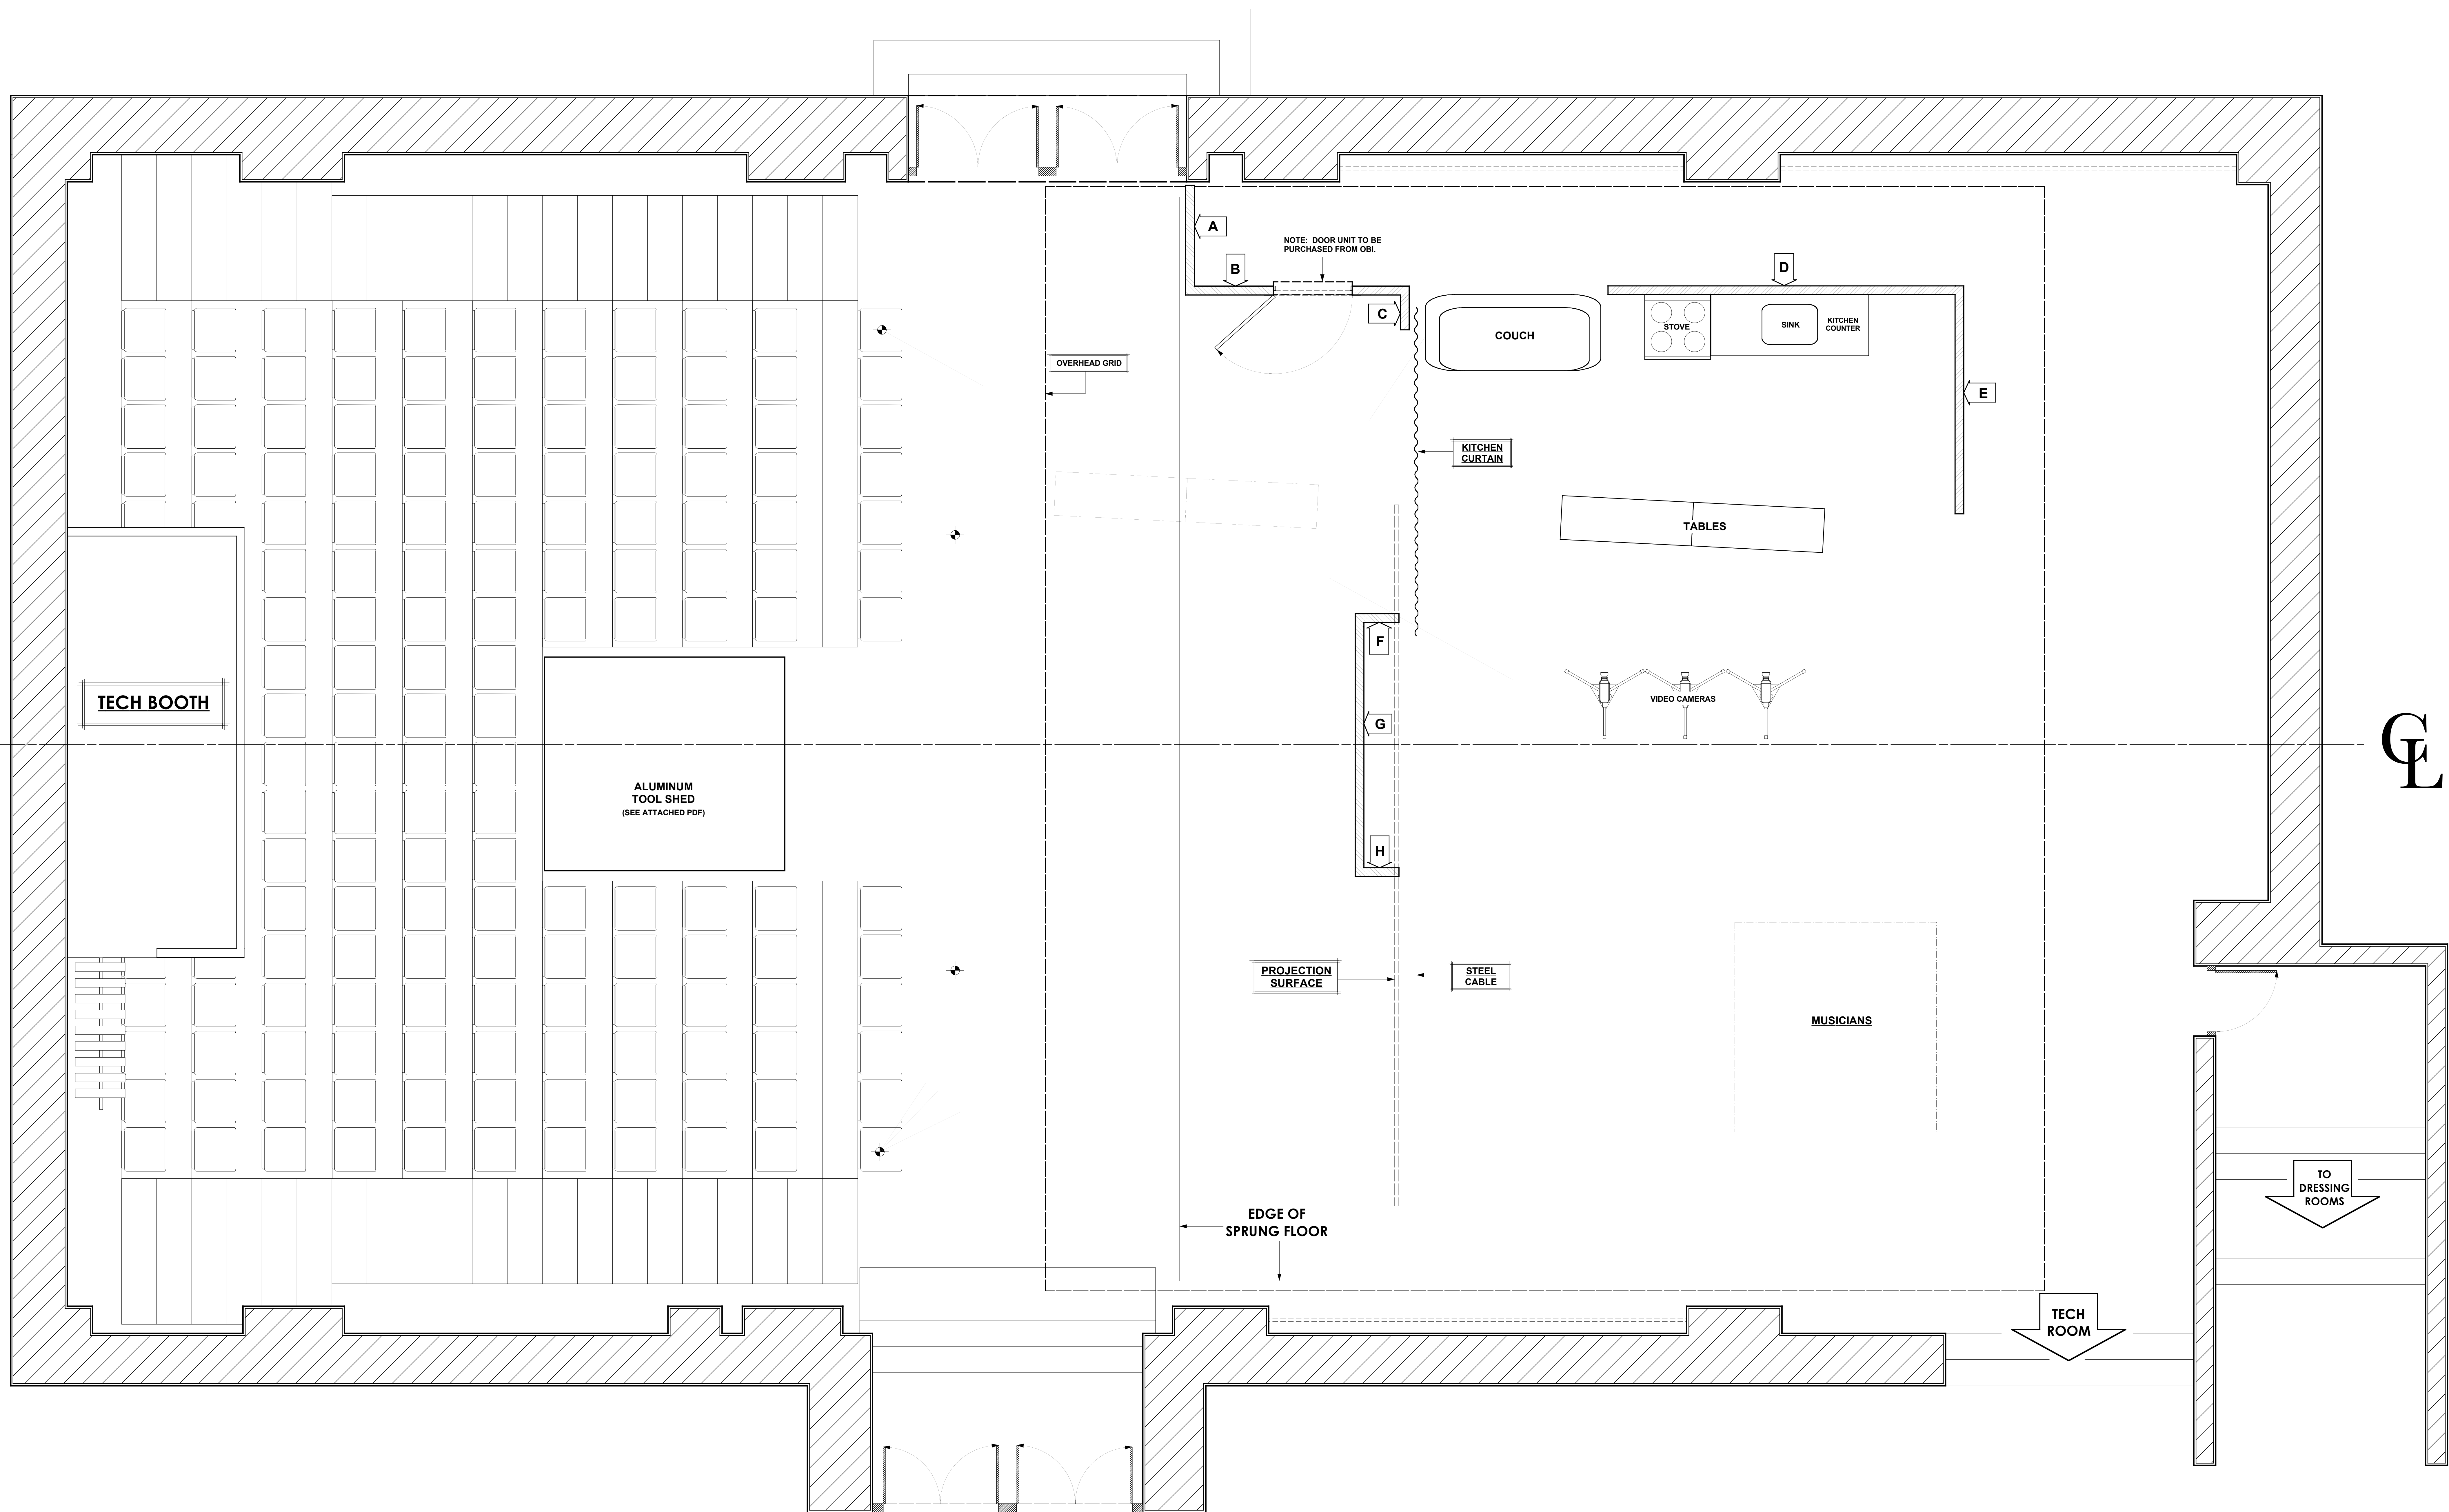

CL

CL

THE POWER OF DARKNESS BY LEO TOLSTOY

TRAF0 MAINSTAGE 1094 BUDAPEST LILJOM UTCA 41
T: (+36-1) 456-2040 F: (+36-1) 456-2050

PRESENTED BY: Trafo, Pont Muhely, ROTOR Productions	LOAD-IN: 9 MAY 2004
DIRECTOR: JAY SCHEIB	LOAD-OUT: 15 MAY 2004
SETTING & LIGHT: JEREMY MORRIS	
MEDIA: LEAH GELPE	

PERFORMANCE DATES: 13-15 MAY 2004

SCALE = 1:25
GROUNDPLAN

DRAWING #
1
OF 4

NOTES:

- DOOR UNIT, ALUMINUM TOOL SHED, AND KITCHEN COUNTER TO BE PURCHASED, NOT BUILT. THESE ITEMS CAN COME FROM OBI.
- ALL SCENIC WALLS TO BE WEIGHTED TO FLOOR WITH HOUSE STAGE WEIGHTS.
- EXACT CURTAIN FABRICS TO BE DECIDED.
- ALL SCENIC WALLS ARE UNTREATED SHEETROCK FACING.

DESIGN BY:

JEREMY MORRIS

140 CHARLES STREET
SUITE 15B
NEW YORK, NEW YORK 10014
U.S.A.

T: +001 (646) 319-3217

E: jeremy@jeremy-morris.com